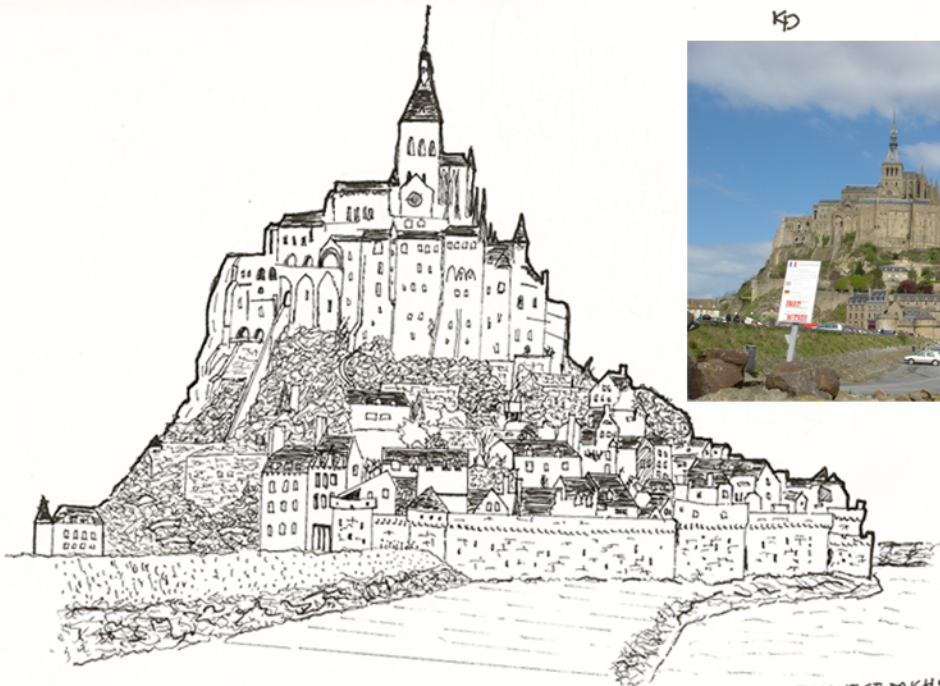

Europe Sketches

While in the 4th year of MSU's 5 year Landscape Architecture Program, I traveled with my classmates abroad in Europe. We traveled to Portugal, Spain, England, France, Switzerland, and Italy. While there we visited a number of sites and parks and did sketches along the way. These four sketches were done throughout the trip by hand with pen on paper.

ANGES FRANCE
4/3/05
KD

LE MONT ST MICHEL
FRANCE
4/9/05
KD

CHENONCEAUX
FRANCE
4/7/05
KD

EIFFEL TOWER
PARIS FRANCE
4/7/05
KD